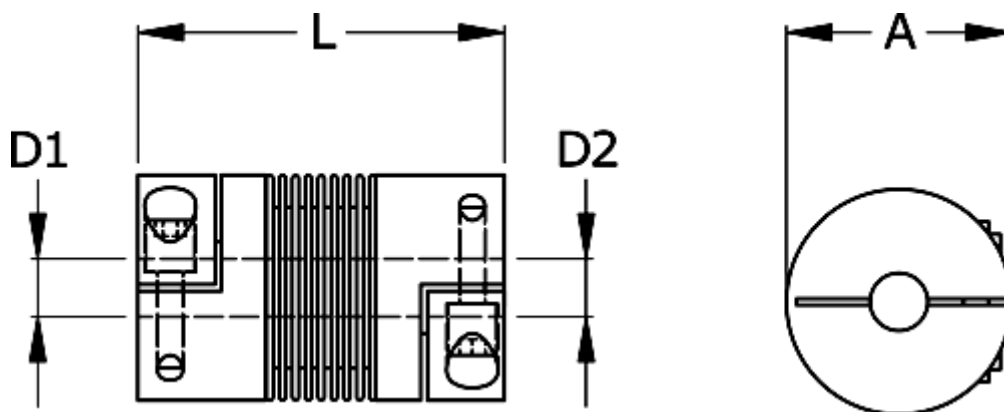

# Data Sheet

Article number: 3330401500914242

Description: Bellow coupling type 4 size150  
Length 91 mm, bore 42/42 mm

## Measures

|                      |       |
|----------------------|-------|
| A                    | = 82  |
| D1                   | = 42  |
| D2                   | = 42  |
| L                    | = 91  |
| Nom. torque NM (Tkn) | = 150 |